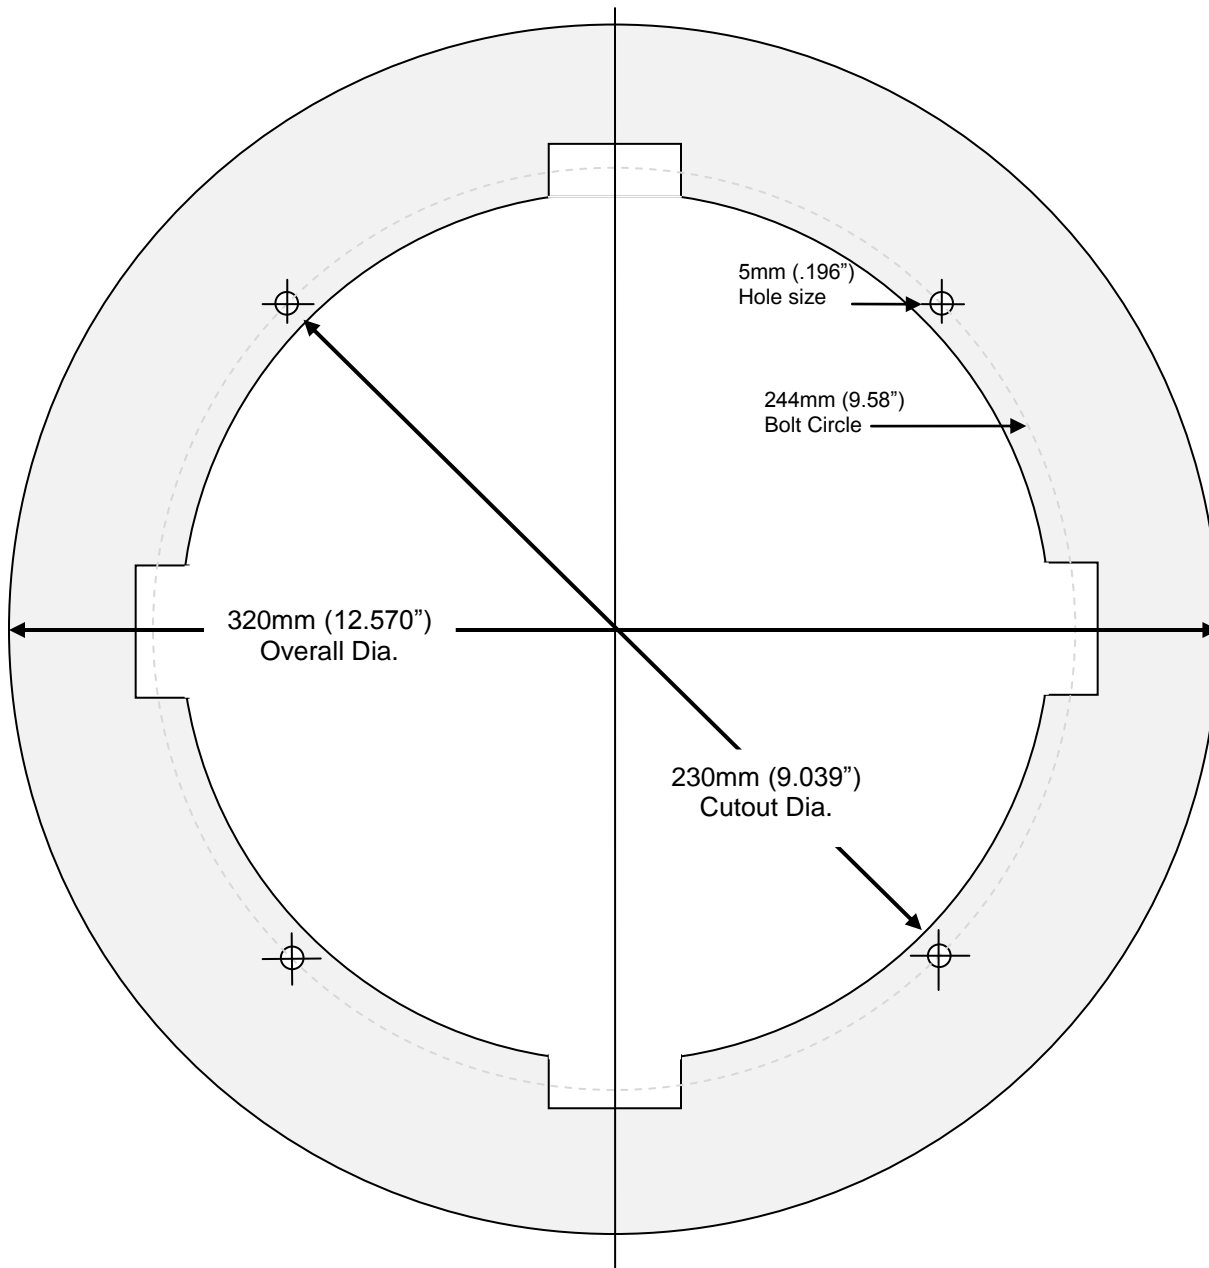

MS150 Subwoofer Cutout Template

NOTE: Reproducing, E-Mail, or faxing may change scale