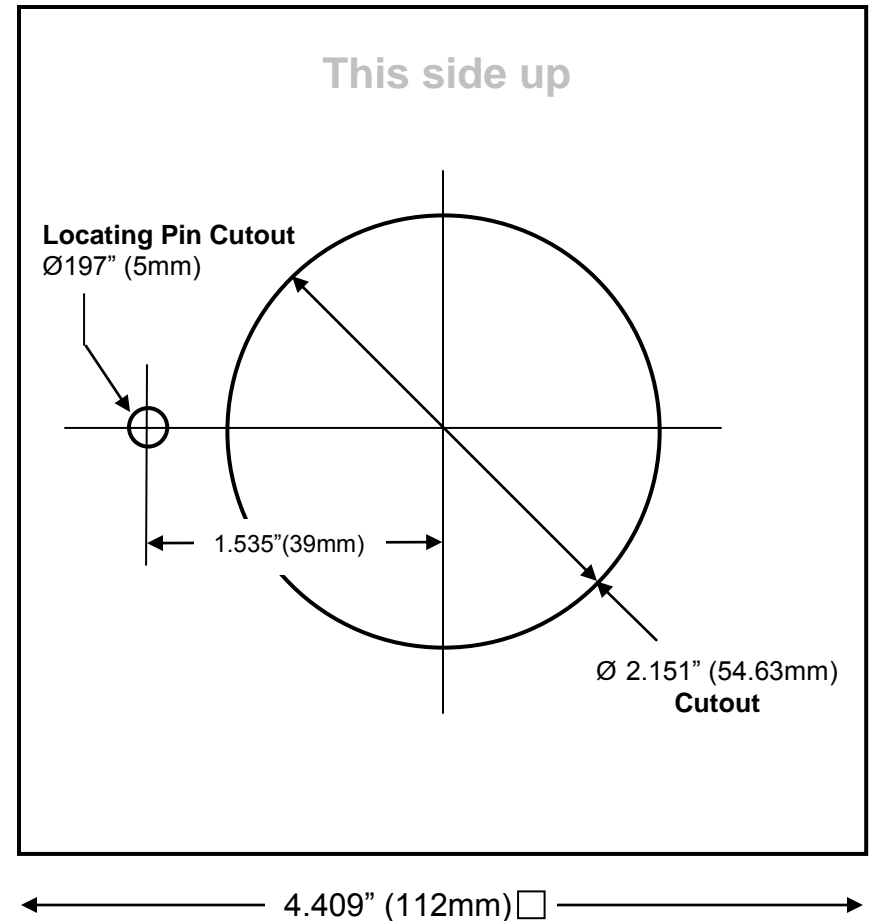

RD-44 DIMENSIONS & CUTOUT TEMPLATE

Scale = 1:1

Note: Faxing or reproducing this template may change the scale

RD-44 DIMENSIONS & CUTOUT TEMPLATE

(This page not to scale)